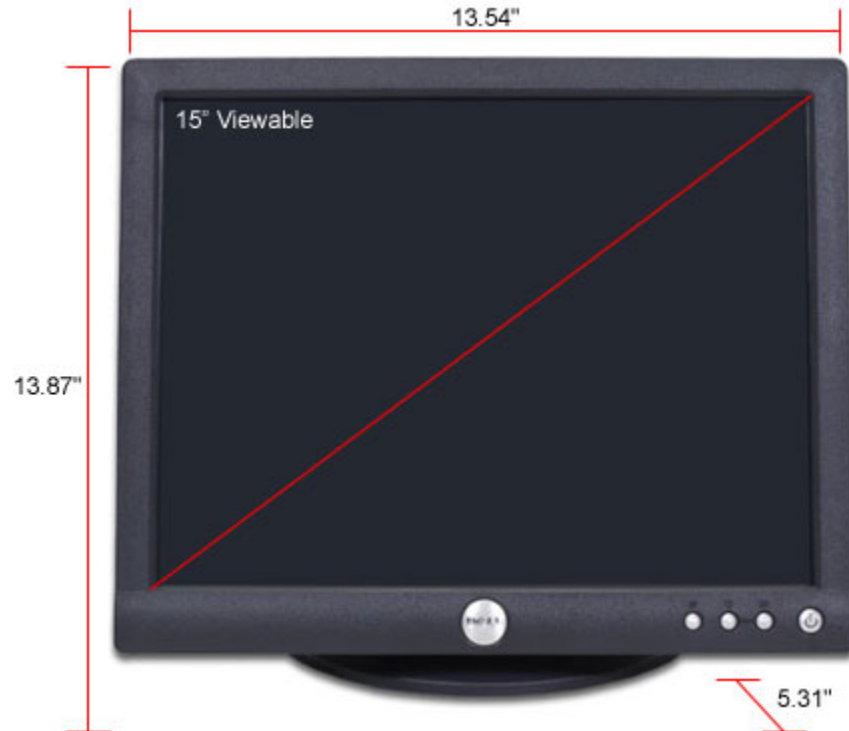

### **DELL E153FPT 15-Inch Flat Panel USB Touch Monitor**

The Dell 15" Touch Screen Flat Panel Monitor (Model Name E153FPT) is a full color, liquid crystal display (LCD) that utilizes a high quality five-wire resistive touch sensor with a hardcoat top surface to enhance its durability, scratch resistance and reduce glare in the harshest of environments. Touch screens offer the most simple interface for users with PCs, they are known for their ability to help increase transaction speeds and maximize productivity.

Key advantages of Dell's 153FPT 15" Touch Screen include: Resistive technology enables it's usage in the greatest number of environments because it registers any type of input - finger, credit card, gloved hand, etc.; the Hardcoat top surface resists spills, protects against scratches; it's highly reliable, tested to over 35 million touches at a single point, durable and easy to maintain; the touch sensor reduces glare in highly lighted environments; the resistive sensor provides high touch-point resolution with fast, accurate responses.

#### Specifications:

- Display Type : TFT Active Matrix Flat Panel Display, Touch Screen LCD
- Viewable Screen Size: 15 inches
- Pixel Pitch: 0.297 mm
- Contrast ratio: 400:1
- Maximum Resolution: 1024x 768 @75 Hz

## Features

- Sharp and brilliant images of text and graphics with a maximum resolution up to 1024x768 pixels
- 25 ms response time improves image quality in high motion applications reducing ghosting, jagged edges enabling crisp, clear images
- Contrast ratio of 400:1 delivers high color accuracy and color uniformity
- Dell-branded monitors undergo exhaustive testing for performance, reliability, durability and compatibility with Dell™ systems [5].