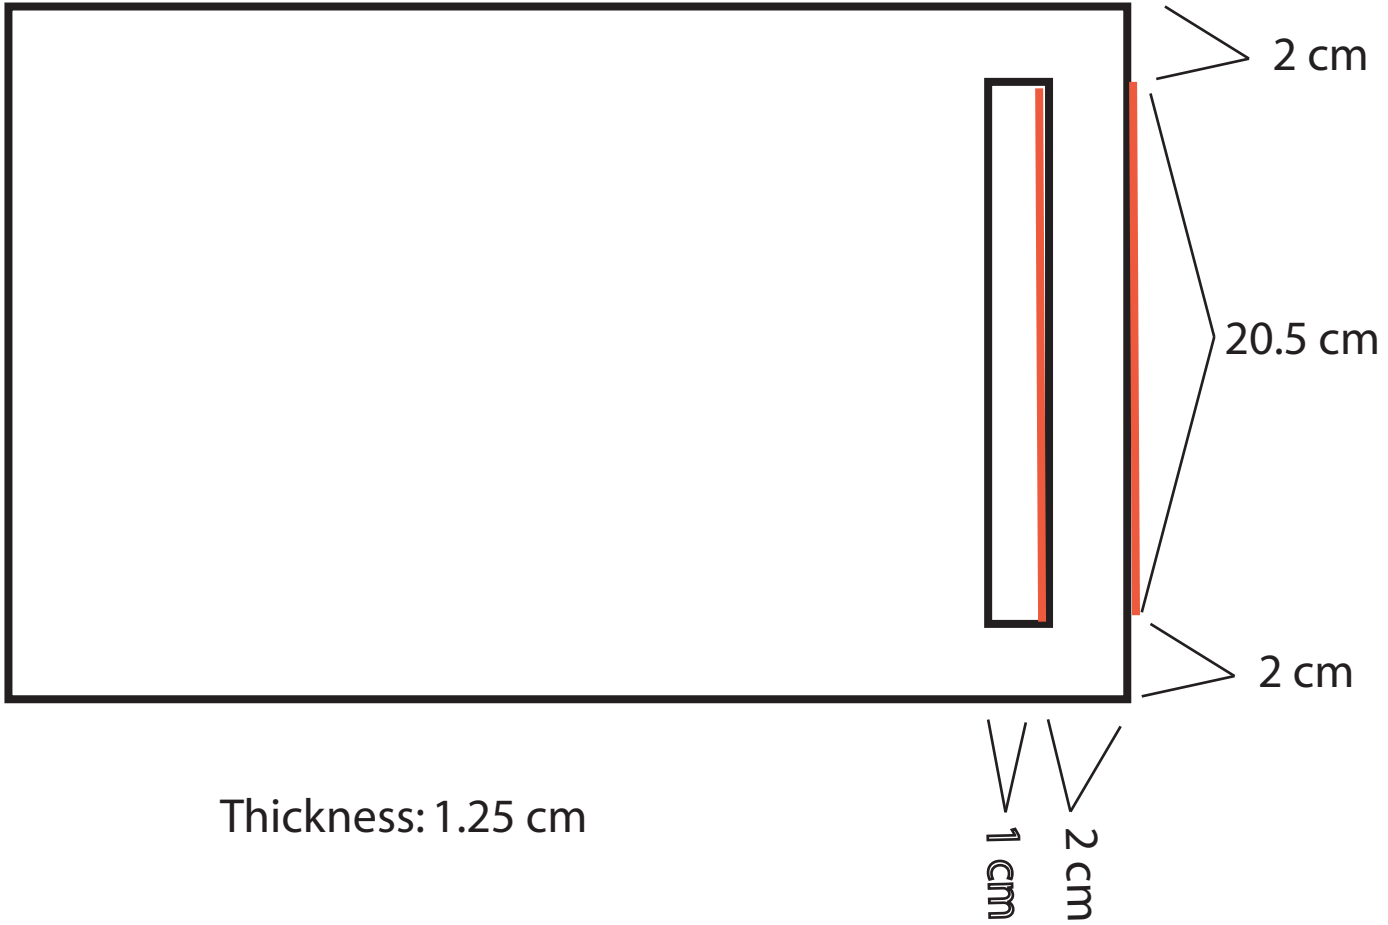

Plastic Piece #1

Top View

Length: 22.0 cm

Width:
24.5 cm

Thickness: 1.25 cm

Plastic Piece #2

Front View

24.5 cm

7.5 cm

||
Curved Edges