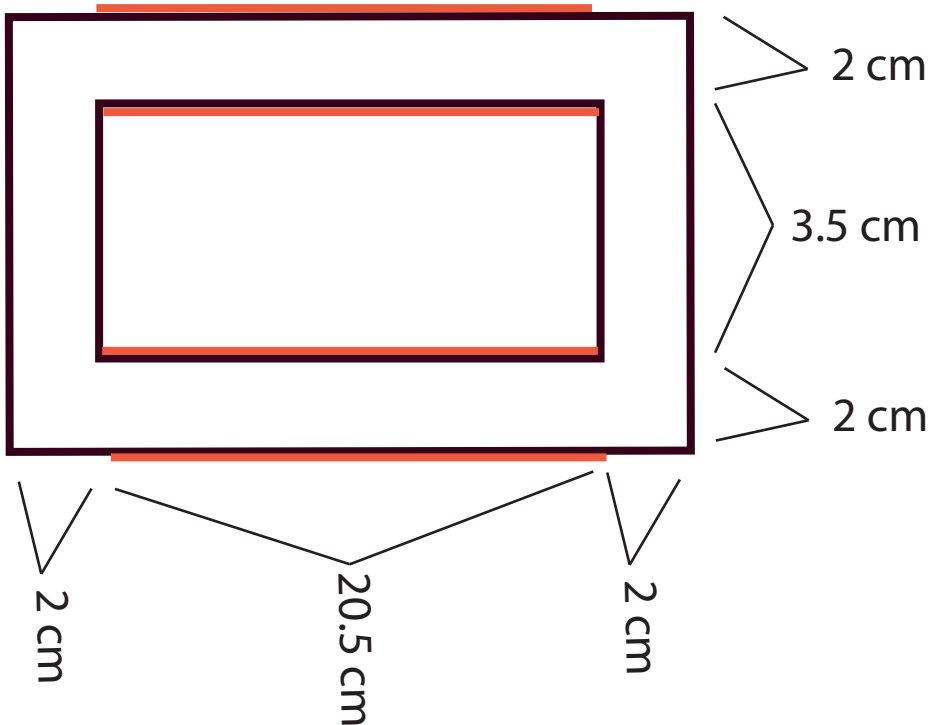

Plastic Piece #1

Top View

Length: 22.0 cm

Width:
24.5 cm

Thickness: 1.25 cm

Plastic Piece #2

Front View

24.5 cm

7.5 cm

||
Curved Edges