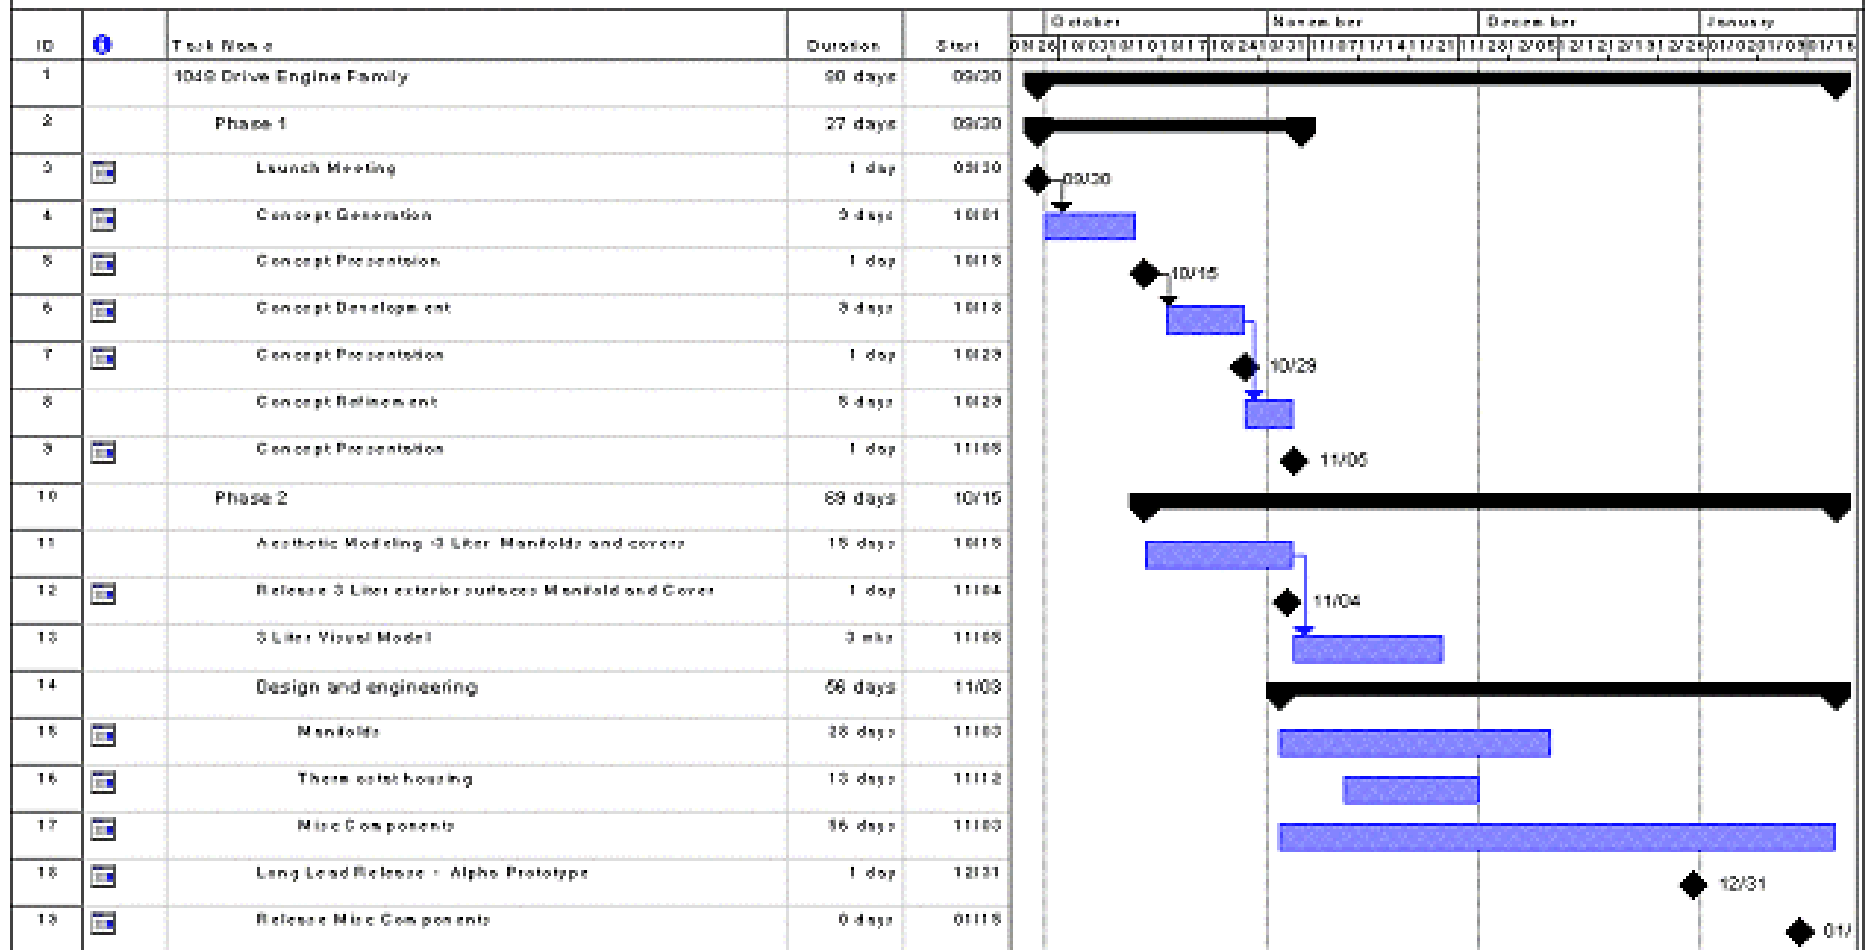

1048 - Drive Engine Family

Project: dcLschedule Date: 02/02	Task	Summary	Rolled Up Progress
	Split	Rolled Up Task	External Tasks
	Progress	Rolled Up Split	Project Summary
	Milestone	Rolled Up Milestone	